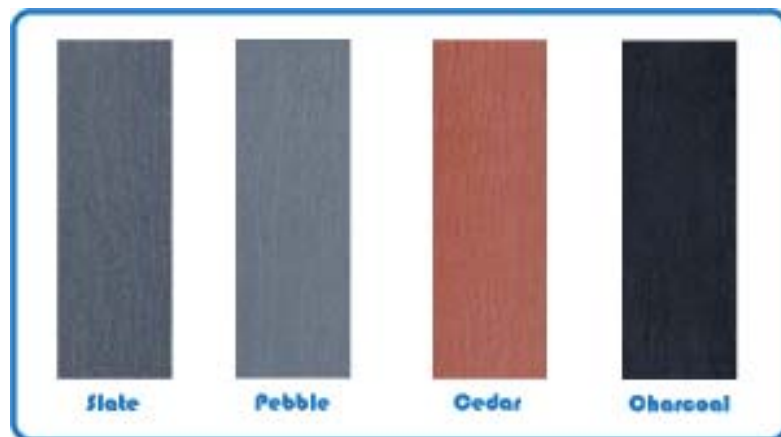

www.sapphireleisure.com

Olympic Spas

Olympic Spas are made with Lucite Acrylic with Microban antibacterial protection. They come in a choice of colours.

Olympic Spas also come in a choice of PermaWood Cabinet colours.